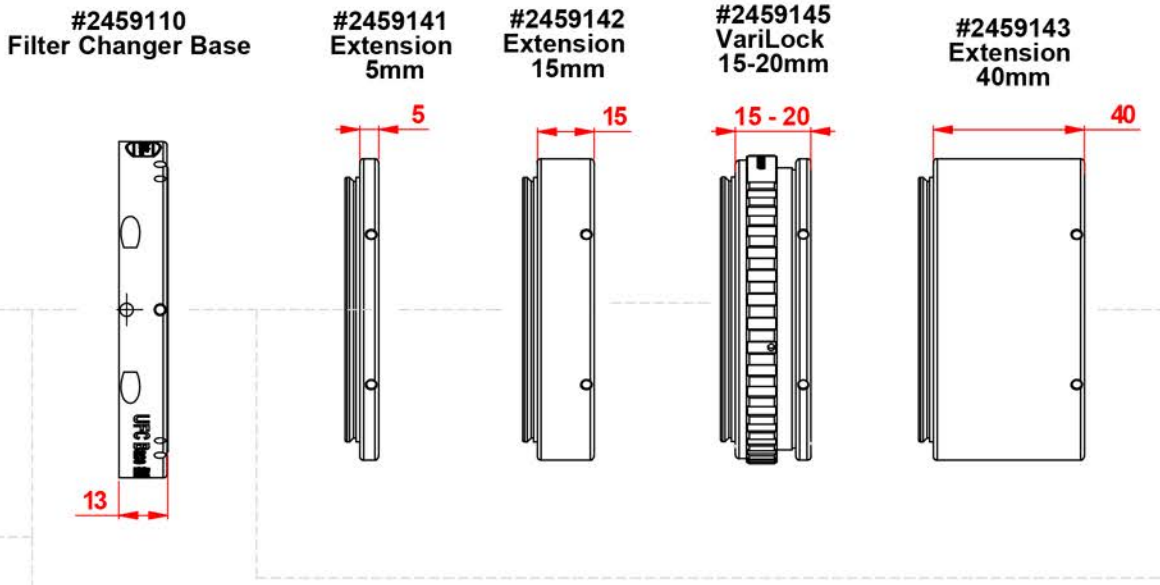

Camera/Eyepiece side

# Baader Universal Filter Changer (UFC)

Telescope side

Sample Setup for attaching an ATIK 11000 to Celestron RASA Astrograph consisting of: #2459126; #2459110; #2459143; #2459110; #2459112, #2459117

Sample Setup for attaching a CANON EOS Camera to Celestron RASA Astrograph with Baader Protective T-Ring for Canon EOS Consisting of: #2459126; #2459110; #2459119; #2459112 and #2958550 C