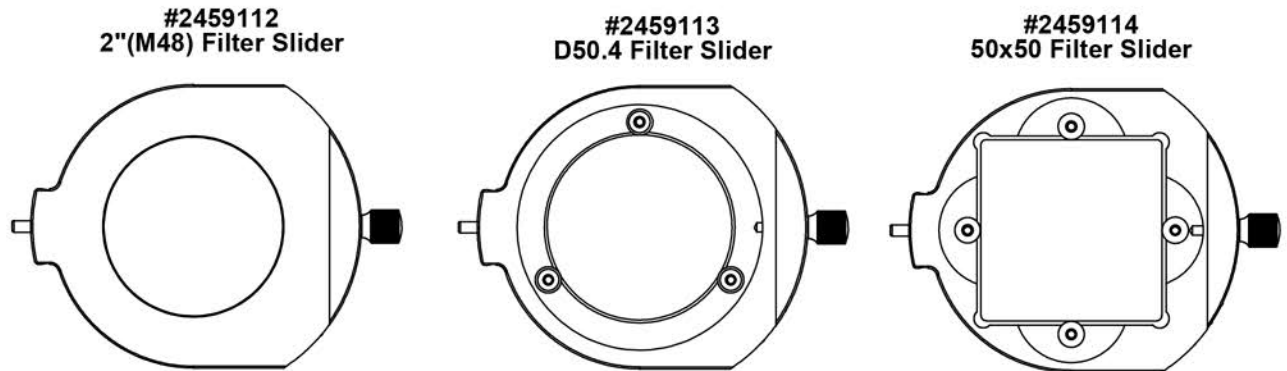

Camera/Eyepiece side

# Baader Universal Filter Changer (UFC)

Telescope side

Sample Setup for attaching an ATIK 11000 to Celestron RASA Astrograph consisting of: #2459126; #2459110; #2459143; #2459110; #2459112, #2459117

Sample Setup for attaching a CANON EOS Camera to Celestron RASA Astrograph with Baader Protective T-Ring for Canon EOS Consisting of: #2459126; #2459110; #2459119; #2459112 and #2958550 C