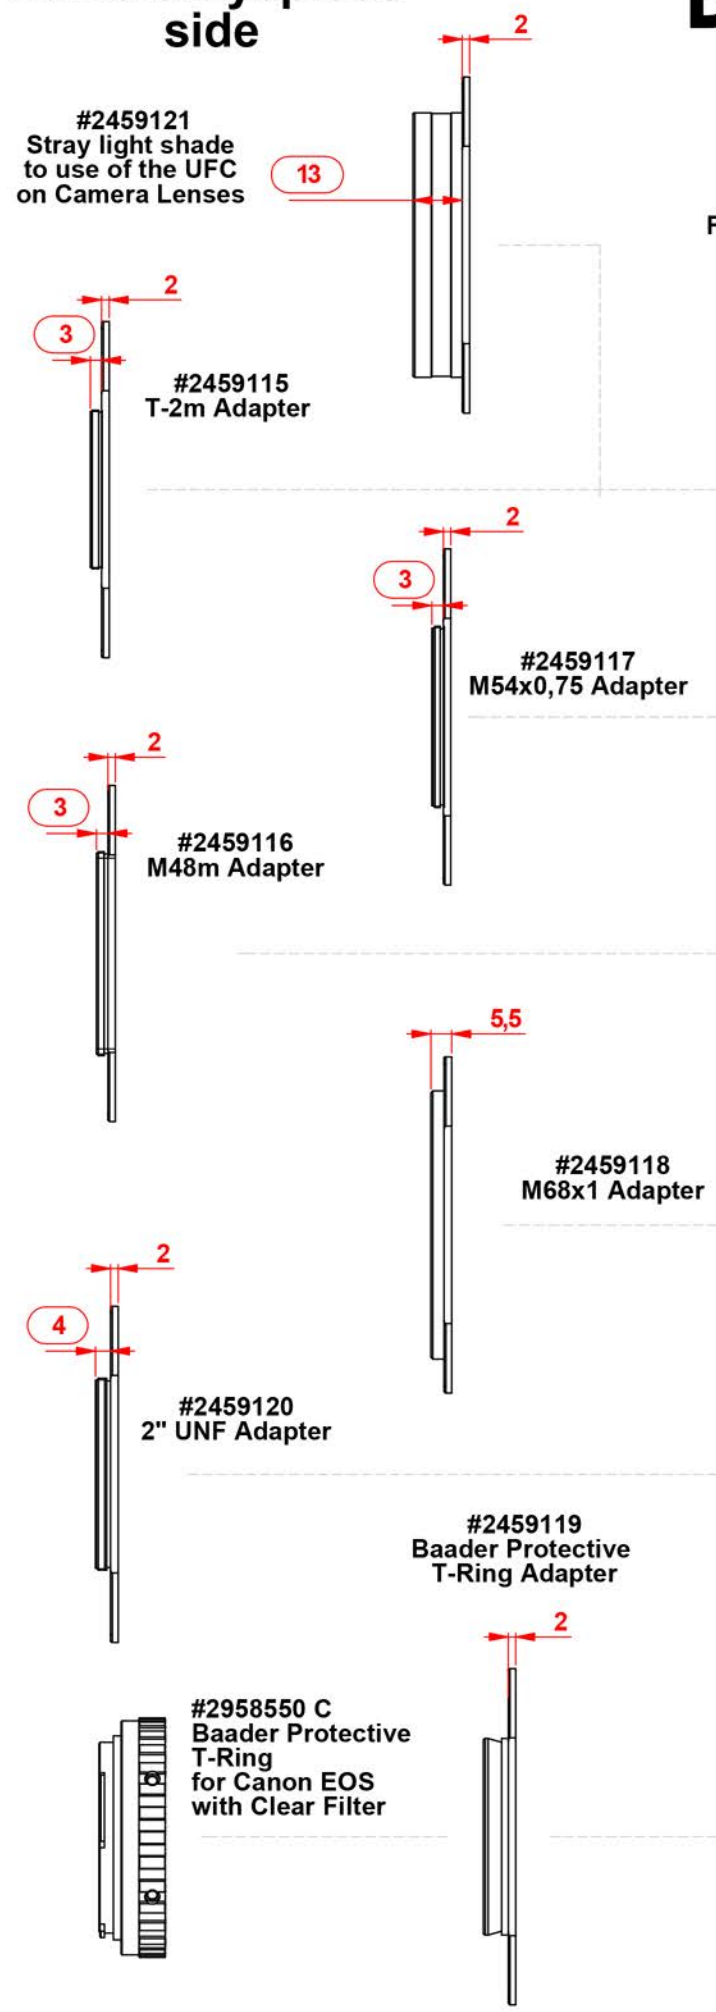

Camera/Eyepiece side

# Baader Universal Filter Changer (UFC)

Telescope side

Sample Setup for attaching an ATIK 11000 to Celestron RASA Astrograph consisting of: #2459126; #2459110; #2459143; #2459110; #2459112, #2459117

Sample Setup for attaching a CANON EOS Camera to Celestron RASA Astrograph with Baader Protective T-Ring for Canon EOS Consisting of: #2459126; #2459110; #2459119; #2459112 and #2958550 C